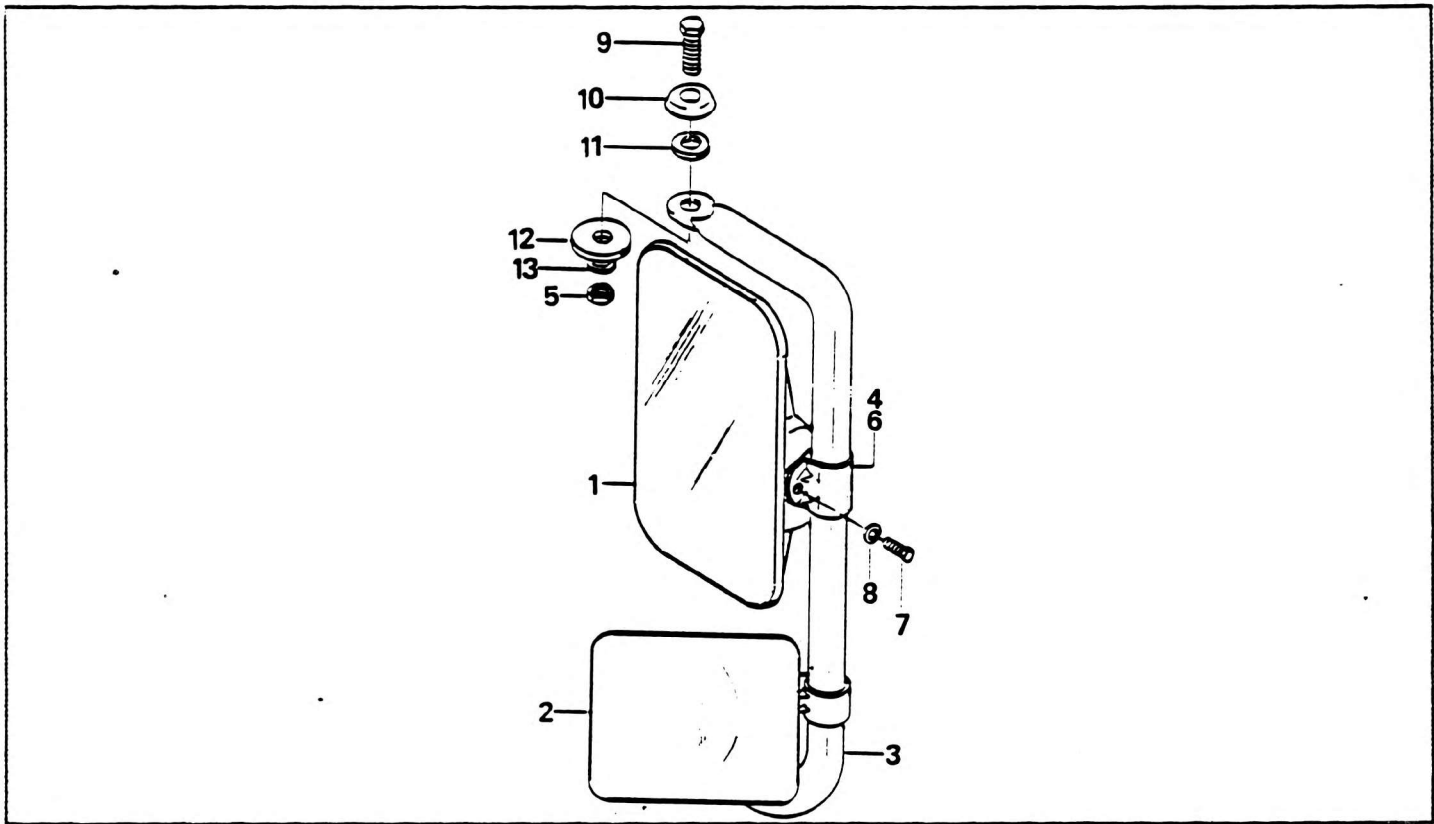

HEAD AND LOOP ASSEMBLY - MIRROR

GROVE

NO.	PART NO.	QTY	DESCRIPTION	NO.	PART NO.	QTY	DESCRIPTION
	7-814-000120		COMPLETE ASSY INCLUDES COMPLETE MIRRORS FOR BOTH SIDES				
	9-814-100001	1	MIRROR HEADS W/LOOP-RH				
	9-814-100002	1	MIRROR HEADS W/LOOP-LH				
1	9-814-100003	2	MIRROR				
2	9-814-100004	2	MIRROR				
3	9-814-100005	2	LOOP				
4	9-814-100006	4	CLAMP				
5	9-814-100007	2	NUT, ELASTIC STOP				
6	9-814-100008	4	CLAMP GASKET				
7	9-814-100009	4	BOLT, ACORN				
8	9-814-100010	4	LOCKWASHER, INTERNAL TOOTH				
9	9-814-100011	2	BOLT, HEX				
10	9-814-100012	2	CAP, RETAINING				
11	9-814-100013	2	WASHER, TENSION				
12	9-814-100014	2	PLATE, LOCK				
13	9-814-100015	2	LOCKWASHER, INTERNAL AND EXTERNAL				